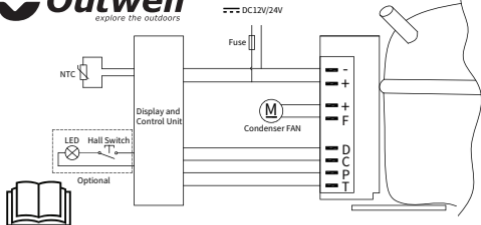

outwell
explore the outdoors

Model	Arctic Chill 30 590233 / CL30
Climatic Category	T, ST, N
Rated Voltage DC	12V/24V
Rated Current for DC	5.0A(12V) / 2.5A(24V)
Protective Classification of Electric Shock Resistance	
Refrigerant	R1234YF(40g)
Foam Vesicant	C ₅ H ₁₀
Inside volume	28.6L